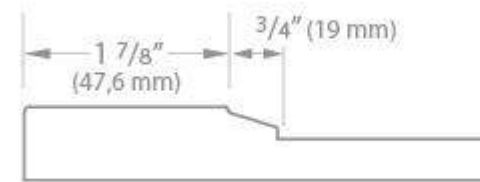

© 2015 - 2020 Canadiana Cabinets Ltd | Revised April 2020

CONSTRUCTION DETAILS: 3/4" Thick | Thermofoil Wrapped High Density MDF | 1 7/8" Wide Rail | Flat Panel | Profiled Stiles and Rails

DRAWER FRONT DETAILS: Standard 5 7/8" Drawers: 3/4" Thick | Thermofoil Wrapped MDF Slab with Matching Outside Profile
Standard 11 7/8" Drawers: 3/4" Thick | Match Door
Optional 5 7/8" Drawers: 3/4" Thick | Match Door | 1" Reduced Top & Bottom Rails

MINIMUM DOOR WIDTH: 6 1/2"   **MINIMUM DRAWER WIDTH:** 6 1/2"
MINIMUM DOOR HEIGHT: 6 1/2"   **MINIMUM DRAWER HEIGHT:** 5 7/8"

Minimum Charge: 1 Ft²

GRAIN DIRECTION: Doors have Vertical Grain, Drawer Fronts have Horizontal Grain, *unless requested otherwise*
Back of door will be a melamine colour match

(705) 808-1038 Customer Service
(866) 376-4316 Fax

www.canadianacabinets.com

Thermofoil Door Styles C4 14