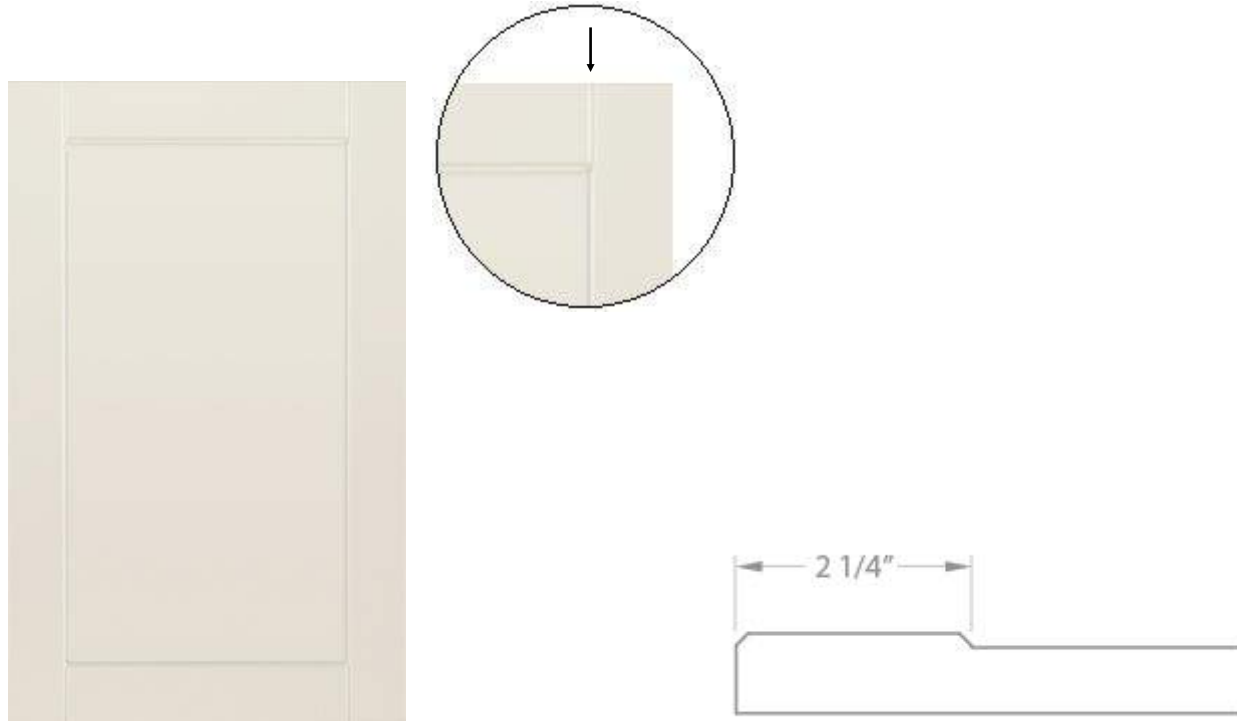

THERMOFOIL DOOR COLLECTION

BRENTWOOD V

BRENTWOOD V

CONSTRUCTION DETAILS: 3/4" Thick | Thermofoil Wrapped High Density MDF | 2 1/4" Wide Rail | Flat Panel | Profiled Stiles and Rails | Light 'V' on inside of Stiles

DRAWER FRONT DETAILS: Standard 5 7/8" Drawers: 3/4" Thick | Thermofoil Wrapped MDF Slab with Matching Outside Profile
Standard 11 7/8" Drawers: 3/4" Thick | Match Door
Optional 5 7/8" Drawers: 3/4" Thick | Match Door | 1 3/8" Reduced Top & Bottom Rails

MINIMUM DOOR WIDTH: 7"
MINIMUM DOOR HEIGHT: 7"

MINIMUM DRAWER WIDTH: 7"
MINIMUM DRAWER HEIGHT: 4 1/4"

Minimum Charge: 1 Ft²

GRAIN DIRECTION: Doors have Vertical Grain, Drawer Fronts have Horizontal Grain, *unless requested otherwise*
Back of door will be a melamine colour match

© 2015 - 2020 Canadiana Cabinets Ltd | Revised April 2020