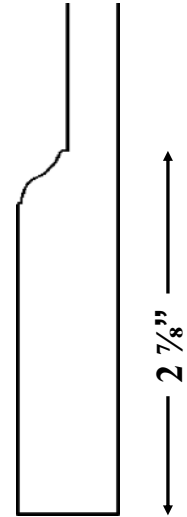

PAINTED MDF ROUTED DOOR

HARLOW STYLES

Shown with standard front

Shown with optional front

Shown with optional front

SPECIAL CONSIDERATIONS:

CONSTRUCTION DETAILS:

Harlow High Density 3/4" Thick MDF | 2 7/8" Wide Rail | Flat Panel | Profiled Stiles & Rails | Square Outside Edge

DRAWER FRONT DETAILS:

Standard 5 7/8" Drawers: High Density 3/4" Thick MDF with Matching Outside Profile
Standard 11 7/8" Drawers: Match Doors
Optional 5 7/8" Drawers: Match Doors | 1 3/4" reduced top & bottom rails

© 2015 - 2021 Canadiana Cabinets Ltd | Revised October 2021

(705) 808-1038 Customer Service
(866) 376-4316 Fax

www.canadianacabinets.com

MDF Door Styles C2 11