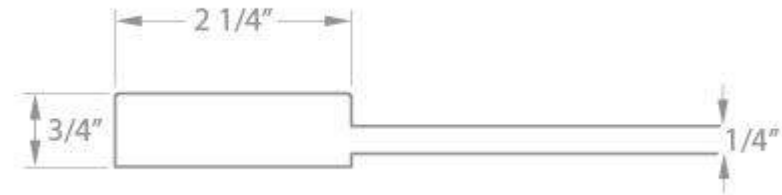

POLYESTER DOOR COLLECTION

EASTWOOD

EASTWOOD

CONSTRUCTION DETAILS: 45° Mitered Construction | 3/4" Thick DLV Wrapped MDF
2 1/4" wide Rail | 1/4" Flat Panel | Square Stiles & Rails | Square Outside Edge

DRAWER FRONT DETAILS: Standard 5 7/8" Drawers: Match Doors | 2 1/4" wide Stiles & Rails
Standard 11 7/8" Drawers: Match Doors | 2 1/4" wide Stiles & Rails

MINIMUM DOOR WIDTH: 5 1/4"

MINIMUM DRAWER HEIGHT: 5 1/4"

Minimum Charge: 1.5 Ft²