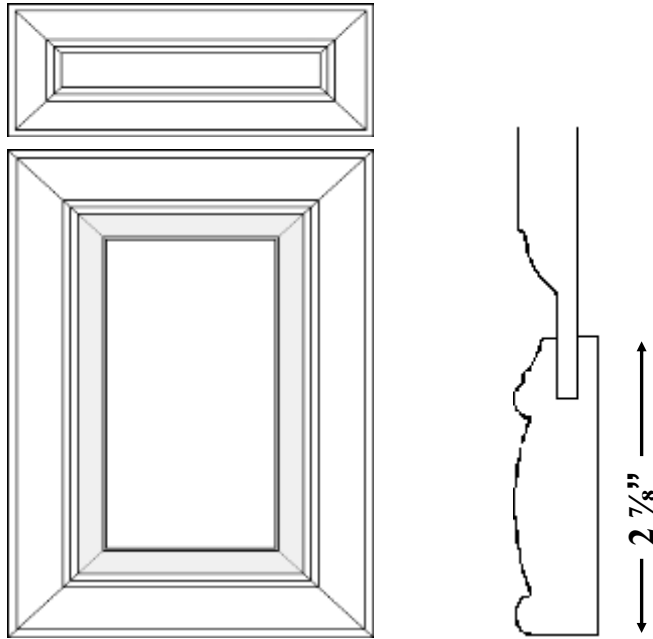

MITERED RAISED SOLID PANEL

CAMBRIDGE

CAMBRIDGE

SPECIAL CONSIDERATIONS: Raised panel drawer front not available for 5 7/8" fronts

CONSTRUCTION DETAILS:

Cambridge Mitered Construction | 2 7/8" x 3/4" Solid Wood Frame | 5/8" Solid Wood Panel | Profiled face on Stiles & Rails

WOOD SPECIES: Available in all wood species

DRAWER FRONT DETAILS: Please note that all drawer fronts have horizontal grain on center panel

Standard 5 7/8" Drawers: 5 piece door match with 2 1/4" reduced stiles and rails

Standard 11 7/8" Drawers: Matching solid wood frame with 5/8" solid panel

Rails & Stiles are reduced on small drawers only