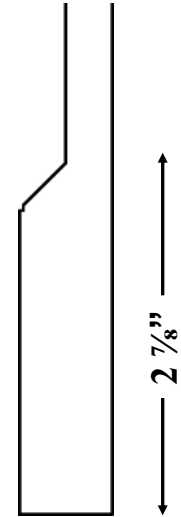

2 7/8"

SPECIAL CONSIDERATIONS:

CONSTRUCTION DETAILS:

Berkshire High Density 3/4" Thick MDF | 2 3/8" Wide Rail | Flat Panel | 45° Profile on Stiles & Rails | Square Outside Edge
Acton High Density 3/4" Thick MDF | 2 7/8" Wide Rail | Flat Panel | 45° Profile on Stiles & Rails | Square Outside Edge

DRAWER FRONT DETAILS:

Standard 5 7/8" Drawers: High Density 3/4" Thick MDF with Matching Outside Profile
Standard 11 7/8" Drawers: Match Doors
Optional 5 7/8" Drawers: Match Doors | 1 3/4" reduced top & bottom rails

© 2015 - 2021 Canadiana Cabinets Ltd | Revised October 2021