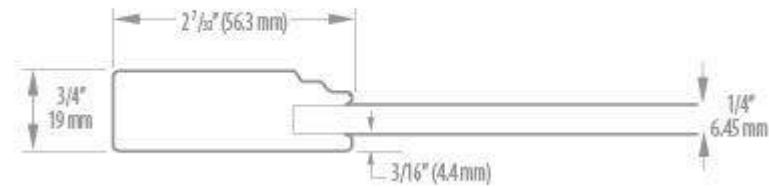

POLYESTER DOOR COLLECTION

KIRKBY

KIRKBY

CONSTRUCTION DETAILS: 45° Mitered Construction | 3/4" Thick DLV Wrapped MDF
2 1/4" wide Rail | 1/4" Flat Panel | Profiled Stiles & Rails | Square Outside Edge

DRAWER FRONT DETAILS: Standard 5 7/8" Drawers: Match Doors | 2 1/4" wide Stiles & Rails
Standard 11 7/8" Drawers: Match Doors | 2 1/4" wide Stiles & Rails

MINIMUM DOOR WIDTH: 5 1/4"

MINIMUM DRAWER HEIGHT: 5 1/4"

Minimum Charge: 1.5 Ft²