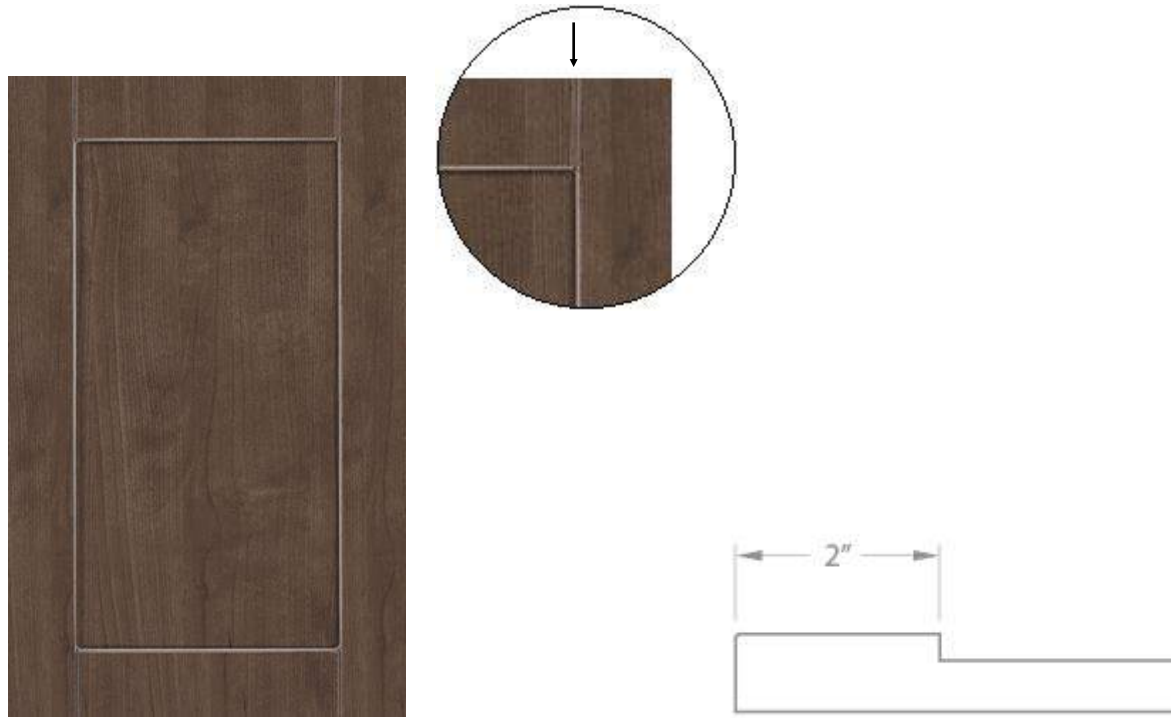

# ALFORD V

**ALFORD V**

**CONSTRUCTION DETAILS:** 3/4" Thick | Thermofoil Wrapped High Density MDF | 2" Wide Rail | Flat Panel | Light 'V' on inside of Stiles

**DRAWER FRONT DETAILS:** Standard 5 7/8" Drawers: 3/4" Thick | Thermofoil Wrapped MDF Slab with Matching Outside Profile  
Standard 11 7/8" Drawers: 3/4" Thick | Match Door  
Optional 5 7/8" Drawers: 3/4" Thick | Match Door | 1" Reduced Top & Bottom Rails