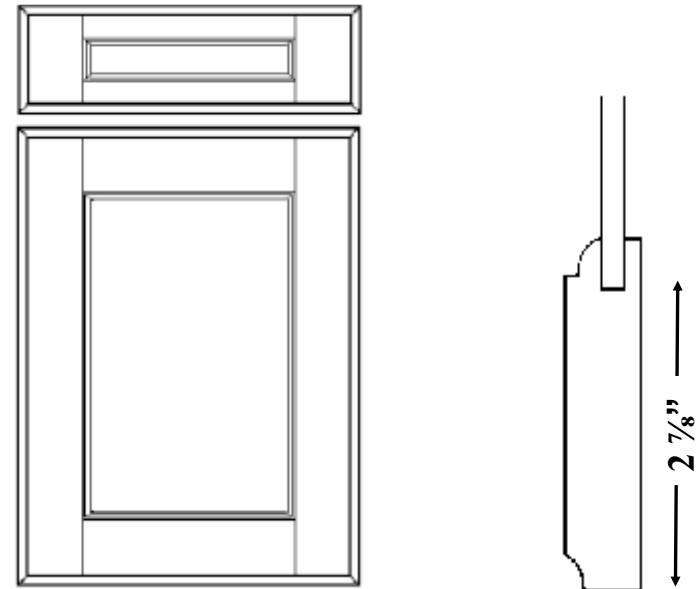

Shown with optional front

KENSINGTON

SPECIAL CONSIDERATIONS:

CONSTRUCTION DETAILS:

Surrey Butt Joint Construction | 2 7/8" x 3/4" Solid Wood Frame | 1/4" Veneer Panel | Profiled Stiles & Rails | Square Outside Edge

Kensington Butt Joint Construction | 2 7/8" x 3/4" Solid Wood Frame | 1/4" Veneer Panel | Profiled Stiles & Rails | Cove Outside Edge

WOOD SPECIES: Available in all wood species

DRAWER FRONT DETAILS: Please note that all drawer fronts have horizontal grain on center panel

Standard 5 7/8" Drawers: 1 piece solid wood slab with matching outside profile

Standard 11 7/8" Drawers: Matching solid wood frame with 1/4" veneer panel

Optional 5 7/8" Drawers: 5 piece door match with 1 5/8" reduced top & bottom rails

Rails are reduced on small drawers only