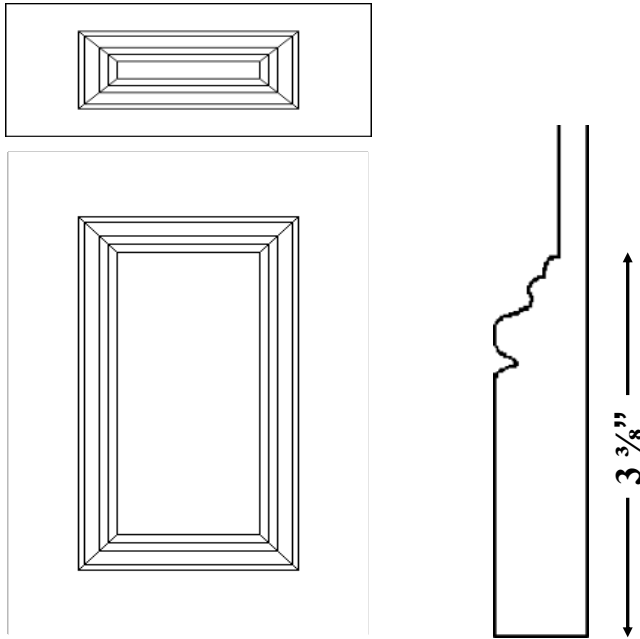

PAINTED MDF ROUTED DOOR

STONECLIFFE

Shown with standard front

STONECLIFFE

SPECIAL CONSIDERATIONS:

CONSTRUCTION DETAILS:

Stonecliffe High Density 7/8" Thick MDF | 3 3/8" Wide Rail | Flat Panel | Profiled Stiles & Rails | Square Outside Edge

DRAWER FRONT DETAILS:

Standard 5 7/8" Drawers: Match Doors | 1 3/4" reduced top & bottom rails

Standard 11 7/8" Drawers: Match Doors

Optional 5 7/8" Drawers: High Density 7/8" Thick MDF with Matching Outside Profile