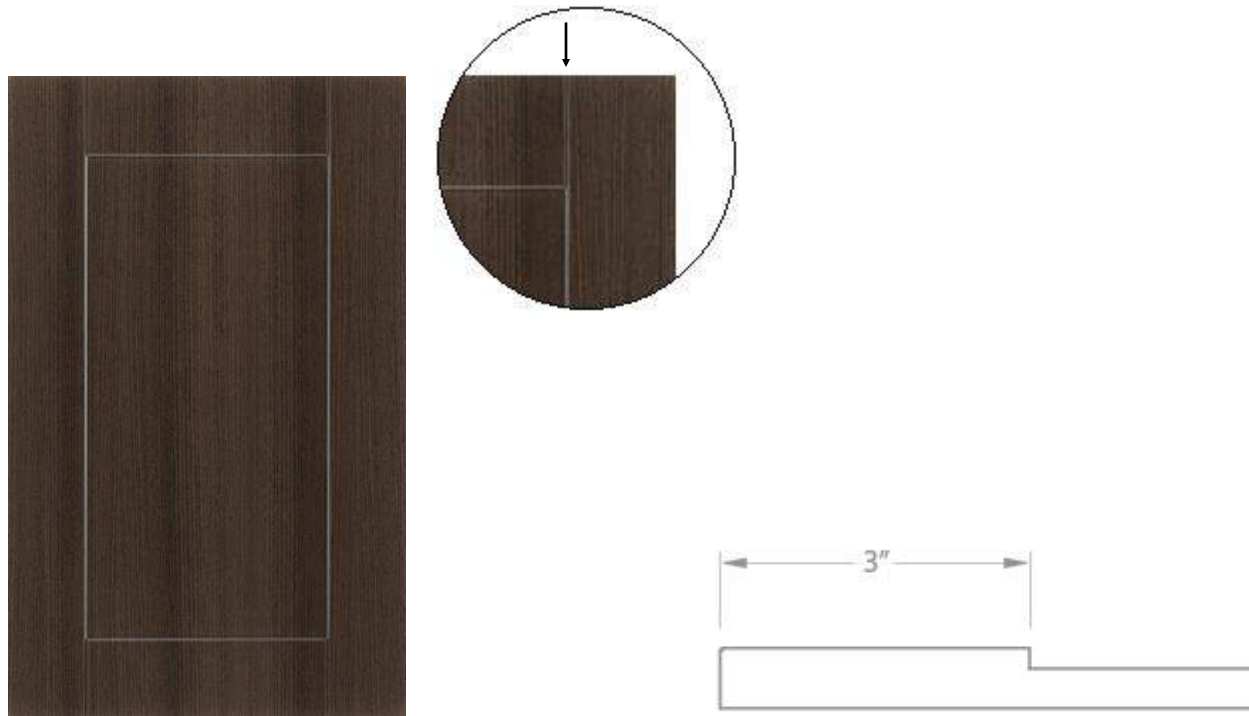

THERMOFOIL DOOR COLLECTION

ROCHDALE V

ROCHDALE V

CONSTRUCTION DETAILS: 3/4" Thick | Thermofoil Wrapped High Density MDF | 3" Wide Rail | Flat Panel | Light 'V' on inside of Stiles

DRAWER FRONT DETAILS: Standard 5 7/8" Drawers: 3/4" Thick | Thermofoil Wrapped MDF Slab with Matching Outside Profile
Standard 11 7/8" Drawers: 3/4" Thick | Match Door
Optional 5 7/8" Drawers: 3/4" Thick | Match Door | 1" Reduced Top & Bottom Rails

MINIMUM DOOR WIDTH: 7 7/8"
MINIMUM DOOR HEIGHT: 7 7/8"

MINIMUM DRAWER WIDTH: 7 7/8"
MINIMUM DRAWER HEIGHT: 5 7/8"

Minimum Charge: 1 Ft²

GRAIN DIRECTION: Doors have Vertical Grain, Drawer Fronts have Horizontal Grain, *unless requested otherwise*
Back of door will be a melamine colour match

© 2015 - 2020 Canadiana Cabinets Ltd | Revised April 2020