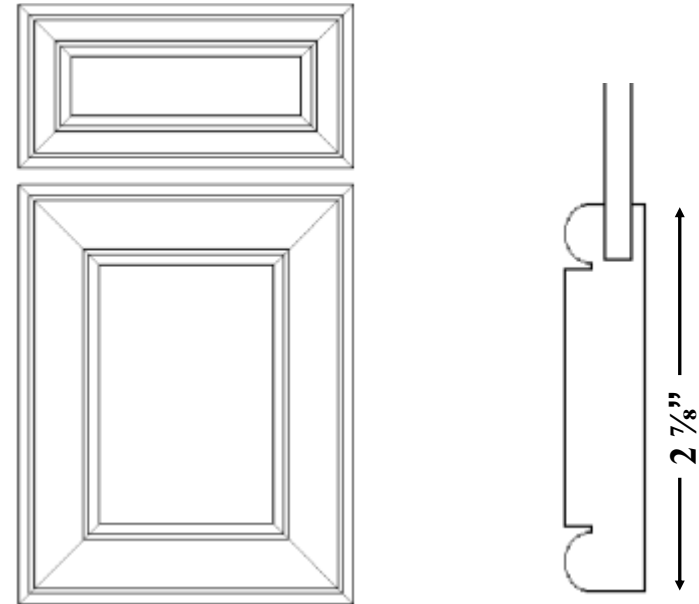

RADCLIFFE

SPECIAL CONSIDERATIONS:

CONSTRUCTION DETAILS:

Hillfield Mitered Construction | 2 7/8" x 3/4" Solid Wood Frame | 1/4" Veneer Panel | Beaded Stiles & Rails | Square Outside Edge

Radcliffe Mitered Construction | 2 7/8" x 3/4" Solid Wood Frame | 1/4" Veneer Panel | Beaded Stiles & Rails | Beaded Outside Edge

WOOD SPECIES: Available in all wood species

DRAWER FRONT DETAILS: Please note that all drawer fronts have horizontal grain on center panel

Standard 5 7/8" Drawers: 5 piece door match with 2 1/4" **reduced stiles and rails**

Standard 11 7/8" Drawers: Matching solid wood frame with 1/4" veneer panel

Rails & Stiles are reduced on small drawers only

© 2015 - 2020 Canadiana Cabinets Ltd | Revised November 2021