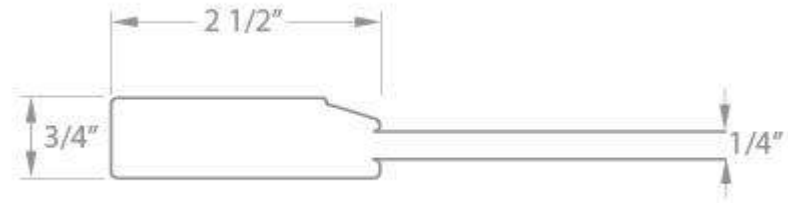

POLYESTER DOOR COLLECTION

STOKE

STOKE

CONSTRUCTION DETAILS: 45° Mitered Construction | 3/4" Thick DLV Wrapped MDF
2 1/2" wide Rail | 1/4" Flat Panel | Profiled Stiles & Rails | Square Outside Edge

DRAWER FRONT DETAILS: Standard 5 7/8" Drawers: Match Doors | 2 1/2" wide Stiles & Rails
Standard 11 7/8" Drawers: Match Doors | 2 1/2" wide Stiles & Rails

MINIMUM DOOR WIDTH: 5 1/2"   **MINIMUM DRAWER HEIGHT:** 5 1/2"

Minimum Charge: 1.5 Ft²

© 2015 - 2020 Canadiana Cabinets Ltd | Revised August 2021