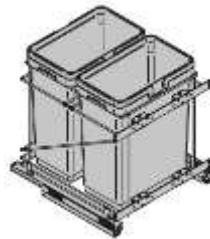

SWS19.5

Door-mounted, installed.
Fits cabinets 19.5" and 21" wide.
Includes two 32qt plastic bins with handles.
Lids sold separately.