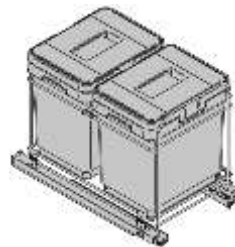

UNDER-SINK PULLOUT WASTEBINS

Waste/recycling pullout with integrated handle. Includes two 16qt plastic bins with handles and lids.

Cannot be door-mounted, ships loose.

[Detailed specifications here](#)

SWSINK